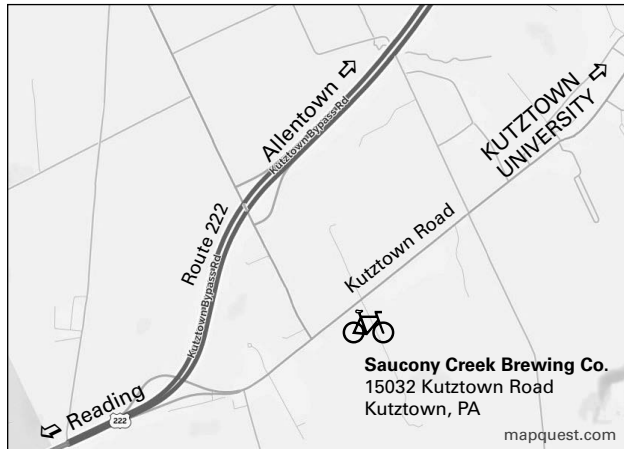

**FUN FOR
ALL AGES!**
10 • 25 • 40 • 62
MILE RIDES

10th ANNUAL

Brake the Cycle

August 10th of **Poverty**

7am - 2pm
RAIN or SHINE

Starting at SAUCONY CREEK BREWING CO.
15032 Kutztown Road, Kutztown, PA

For more info: www.friendinc.org

— presents —

Brake the Cycle of Poverty 2019 Road Ride

August 10th, 7:00am Registration
Saucony Creek Brewing Company
15032 Kutztown Road, Kutztown, PA

Event Information

- ♦ Registration at 7am, Saturday, August 10th at Saucony Creek Brewing Company, 15032 Kutztown Road
- ♦ \$35 pre-registration for individuals, \$45 day of event; children under 12 are free with registered adult
- ♦ 62 mile Metric Century ride starts at 8:00am;
40 mile Rolling Course starts at 8:15am;
25 mile Moderate Hills Course starts at 9:00am; and
10 mile Family Course starts at 9:15am
- ♦ Recommended finish for rides is 1:00pm
- ♦ Courses include rest stops (final rest stop closes at 1 pm)
- ♦ Well-marked routes and cue sheets
- ♦ SAG support
- ♦ Register by July 8th for a free t-shirt
- ♦ Sandwich and 10 oz. beer provided by Saucony Creek Brewing Company beginning at 11:00am
- ♦ Event held rain or shine
- ♦ **All participants must wear bicycle helmets and sign waivers**
- ♦ Children under 18 must be accompanied by an adult
- ♦ Directions, routes & schedule: www.friendinc.org
- ♦ All proceeds benefit families in need in Berks County
- ♦ For more information please visit www.friendinc.org or call (610) 683-7790